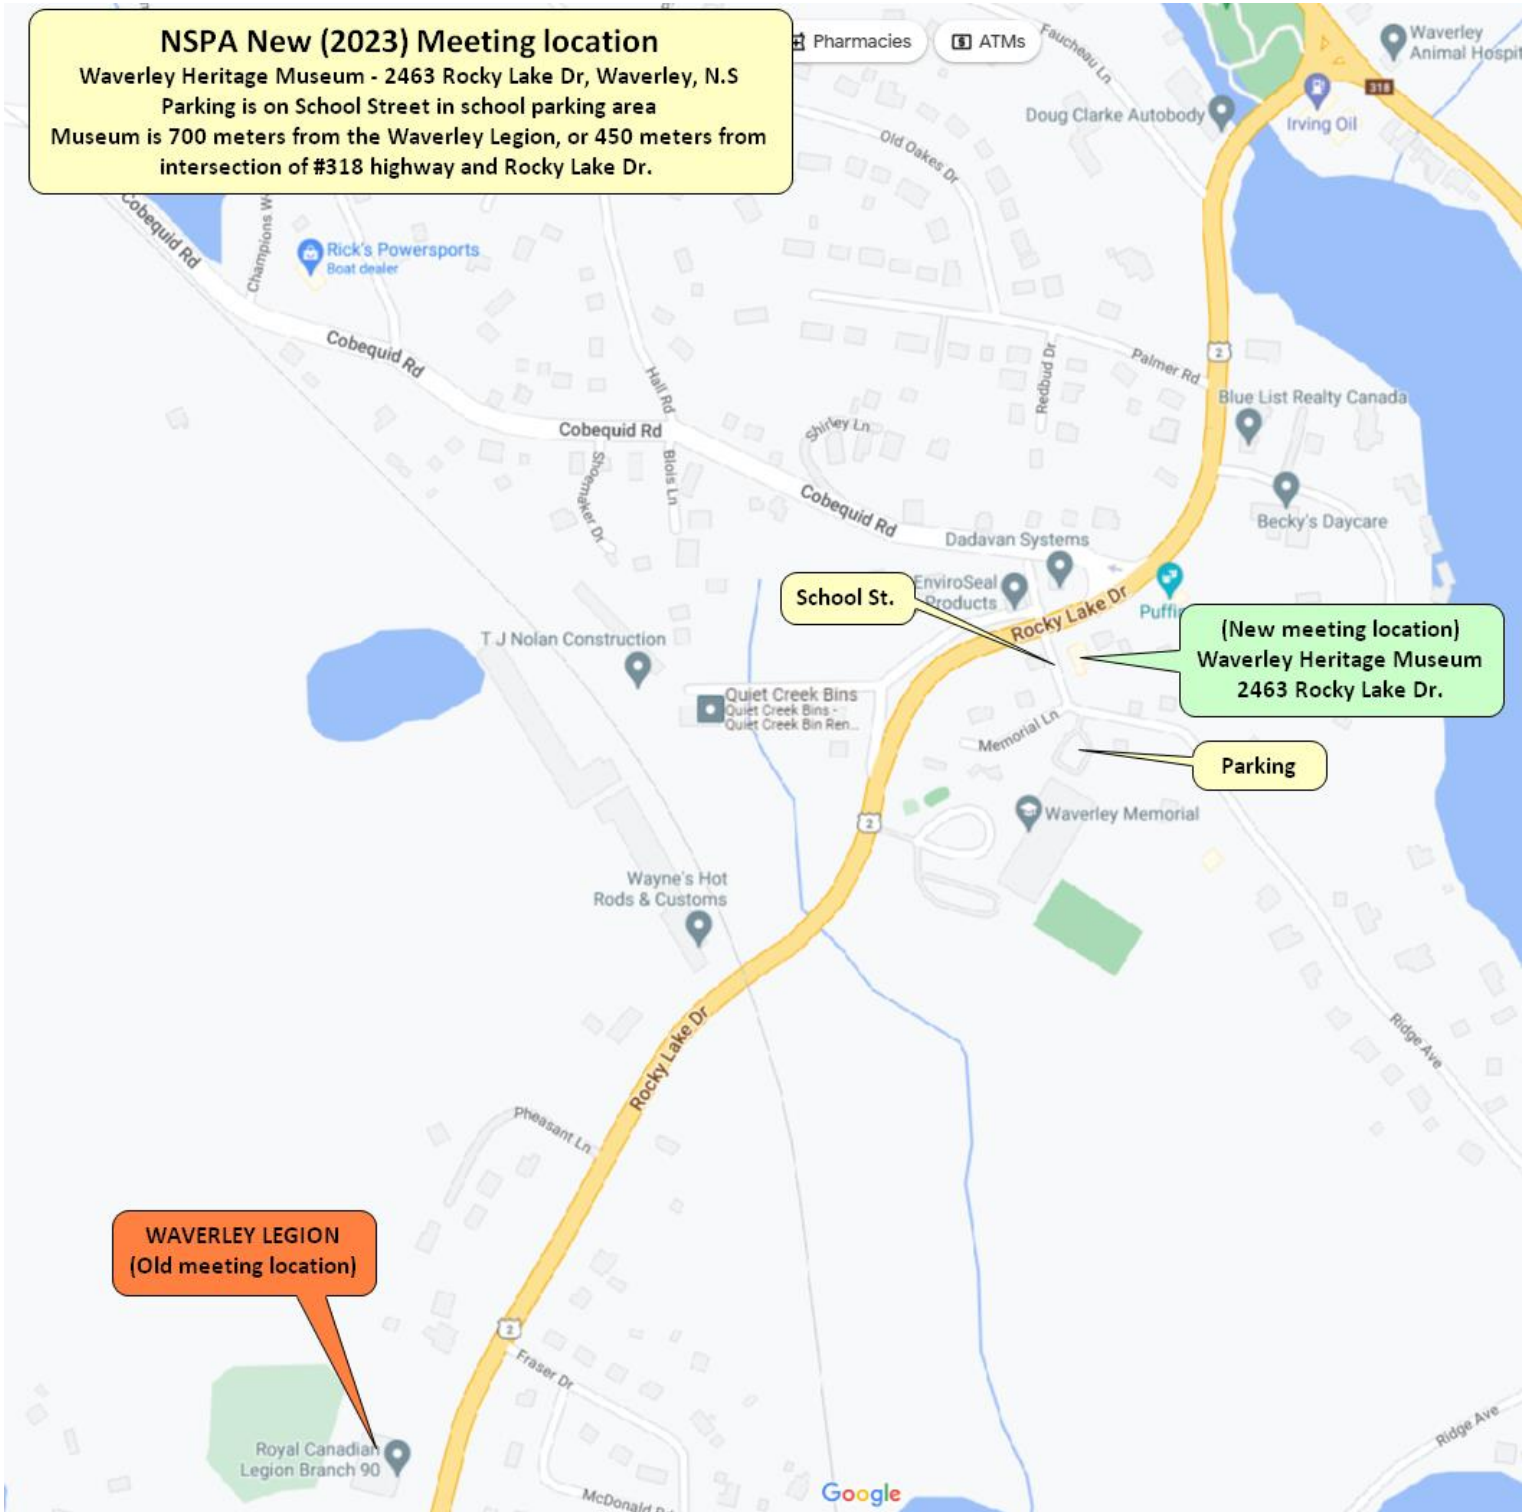

NSPA New (2023) Meeting location

Waverley Heritage Museum - 2463 Rocky Lake Dr, Waverley, N.S
Parking is on School Street in school parking area
Museum is 700 meters from the Waverley Legion, or 450 meters from intersection of #318 highway and Rocky Lake Dr.

WAVERLEY LEGION
(Old meeting location)

School St.

(New meeting location)
Waverley Heritage Museum
2463 Rocky Lake Dr.

Parking

Royal Canadian
Legion Branch 90

Google